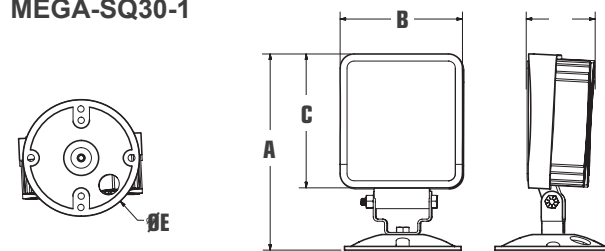

## DIMENSIONS

**MEGA-RD30-1**

**MEGA-RD30-2**

**MEGA-SQ30-1**

**MEGA-SQ30-2**

Model	A	B	C	D	E
MEGA-RD30-1 Single	191mm 7 1/2"	114mm 4 1/2"	114mm 4 1/2"	57mm 2 1/4"	10mm 4"
MEGA-RD30-2 Double		254mm 10"			10mm 4"
MEGA-SQ30-1 Single	178mm 7"	108mm 4 1/4"	121mm 4 3/4"	64mm 2 1/2"	10mm 4"
MEGA-SQ30-2 Double		279mm 11"			10mm 4"