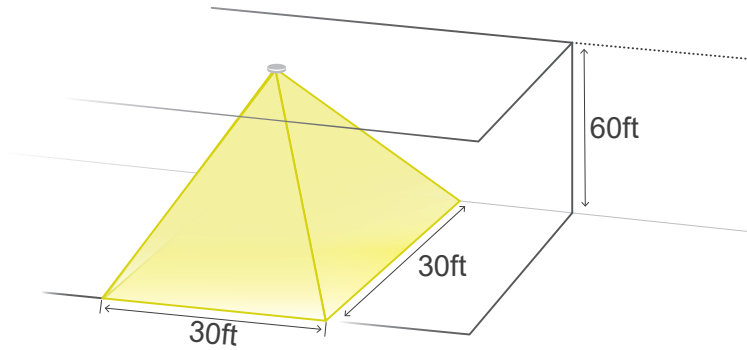

MEGA Series LED Remotes

High output NEMA 4X LED remote head | WET

PROJECT: _____
FIXTURE TYPE: _____
LOCATION: _____
CONTACT/PHONE: _____

PHOTOMETRICS

CEILING MOUNT RD30