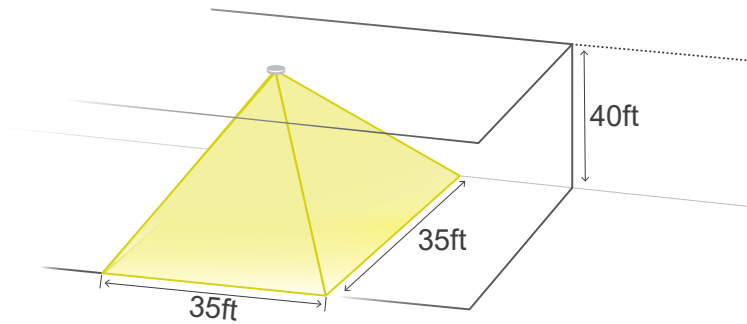

MEGA Series LED Remotes

High output NEMA 4X LED remote head | WET

PROJECT: _____
FIXTURE TYPE: _____
LOCATION: _____
CONTACT/PHONE: _____

PHOTOMETRICS

CEILING MOUNT RD30

RD30

RD30

WALL MOUNT RD30