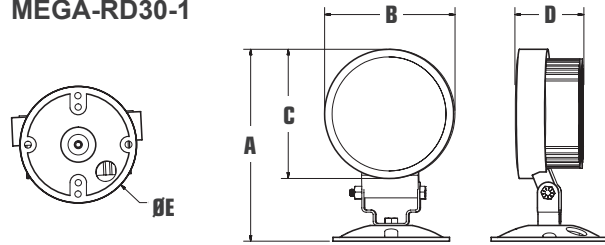

## DIMENSIONS

**MEGA-RD30-1**

**MEGA-RD30-2**

**MEGA-SQ30-1**

**MEGA-SQ30-2**

Model	A	B	C	D	E
MEGA-RD30-1 Single	191mm 7 1/2"	114mm 4 1/2"	114mm 4 1/2"	57mm 2 1/4"	10mm 4"
MEGA-RD30-2 Double		254mm 10"			10mm 4"
MEGA-SQ30-1 Single	178mm 7"	108mm 4 1/4"	121mm 4 3/4"	64mm 2 1/2"	10mm 4"
MEGA-SQ30-2 Double		279mm 11"			10mm 4"